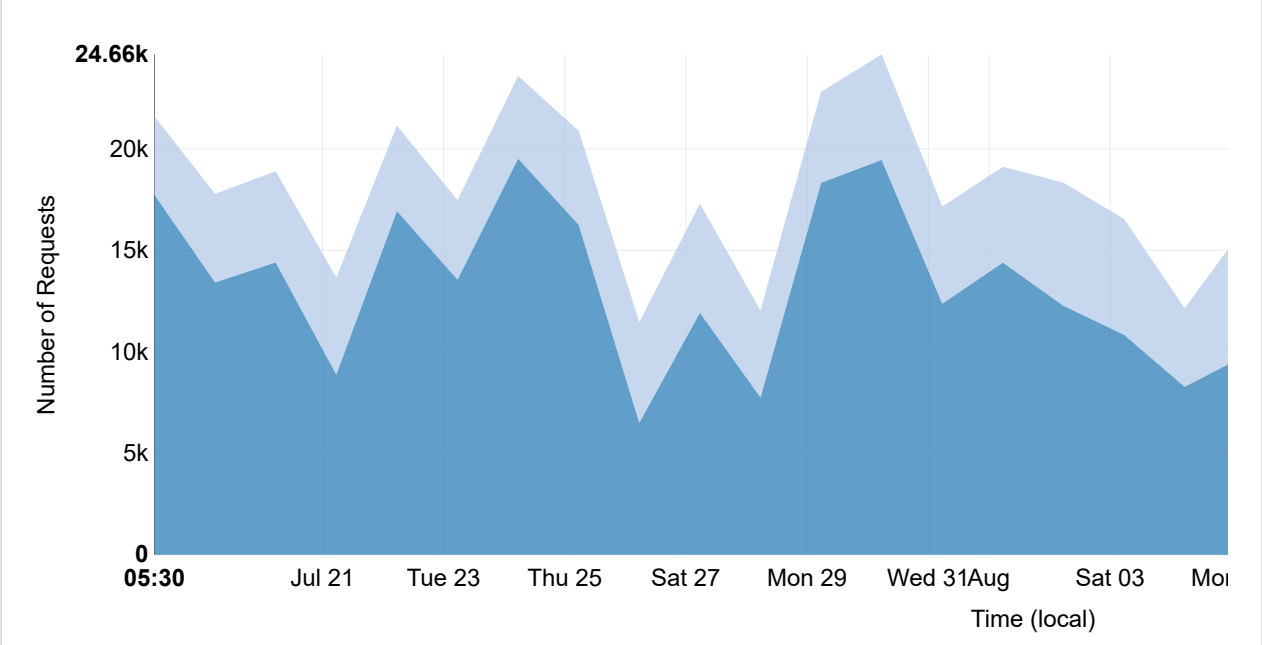

### Web Traffic

Last month ▼

Requests	Bandwidth	Unique Visitors
----------	-----------	-----------------

### Requests Through Cloudflare

Total Requests	Cached Requests	Uncached Requests
Last month <b>501,648</b>	Last month <b>355,061</b>	Last month <b>146,587</b>

[Help ▶](#)

### Top Traffic Countries / Regions

Last month

Country / Region	Traffic
India	314,575
United States	108,395
France	41,933
China	6,922
Germany	6,428

[Help ▶](#)